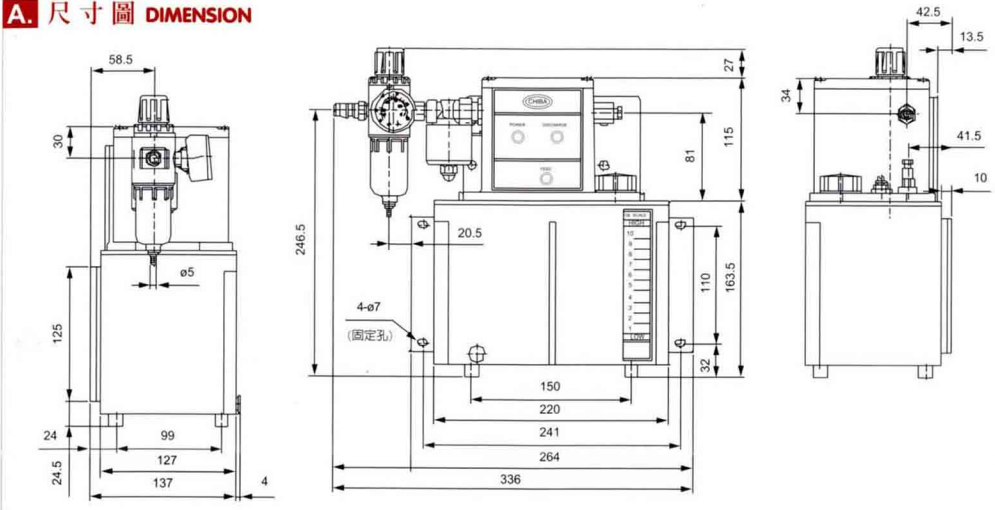

### A. 尺寸圖 DIMENSION

### B. 規格說明 SPECIFICATION

Type	Discharge Volume Outlet	Motor	Pressure Applied	Release Time	Running Time
Without Control Timer	300 cc/min	150 W 110/220V	3 - 7 Kg/cm2	PLC	PLC
With Control Timer		150 W 110/220V		1 - 99 min	1 - 99 sec